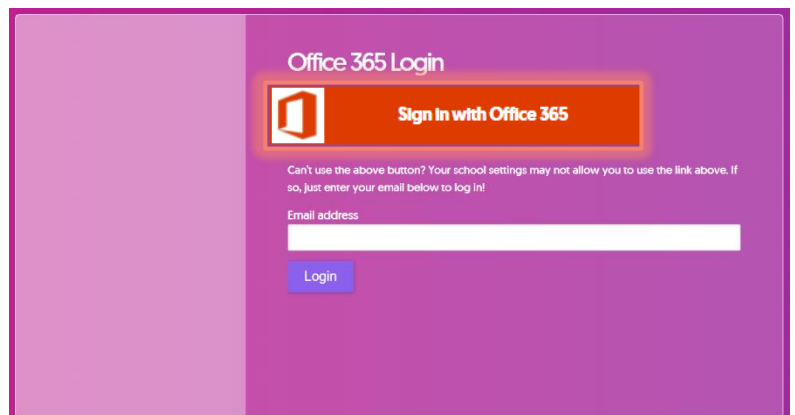

Logging into GCSEPod using Office 365

1. Go to www.gcsepod.com and click

2. Click

3. Click

or

enter your Office 365 email address

That's it! You're signed into GCSEPod and can now complete the website tour.