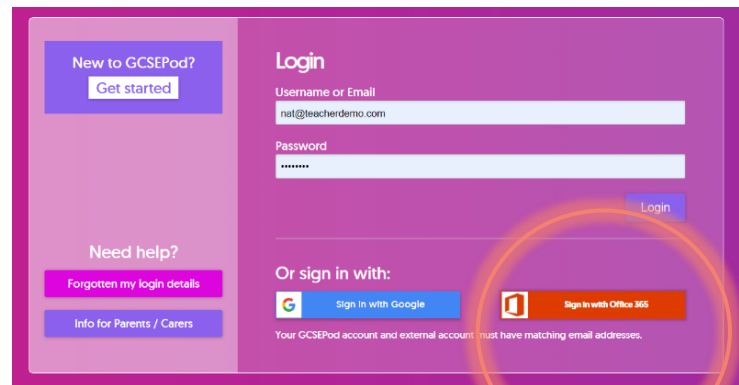

Logging into GCSEPod using Office 365

1. Go to www.gcsepod.com and click

2. Click

3. Click

or

enter your Office 365 email address

That's it! You're signed into GCSEPod and can now complete the website tour.